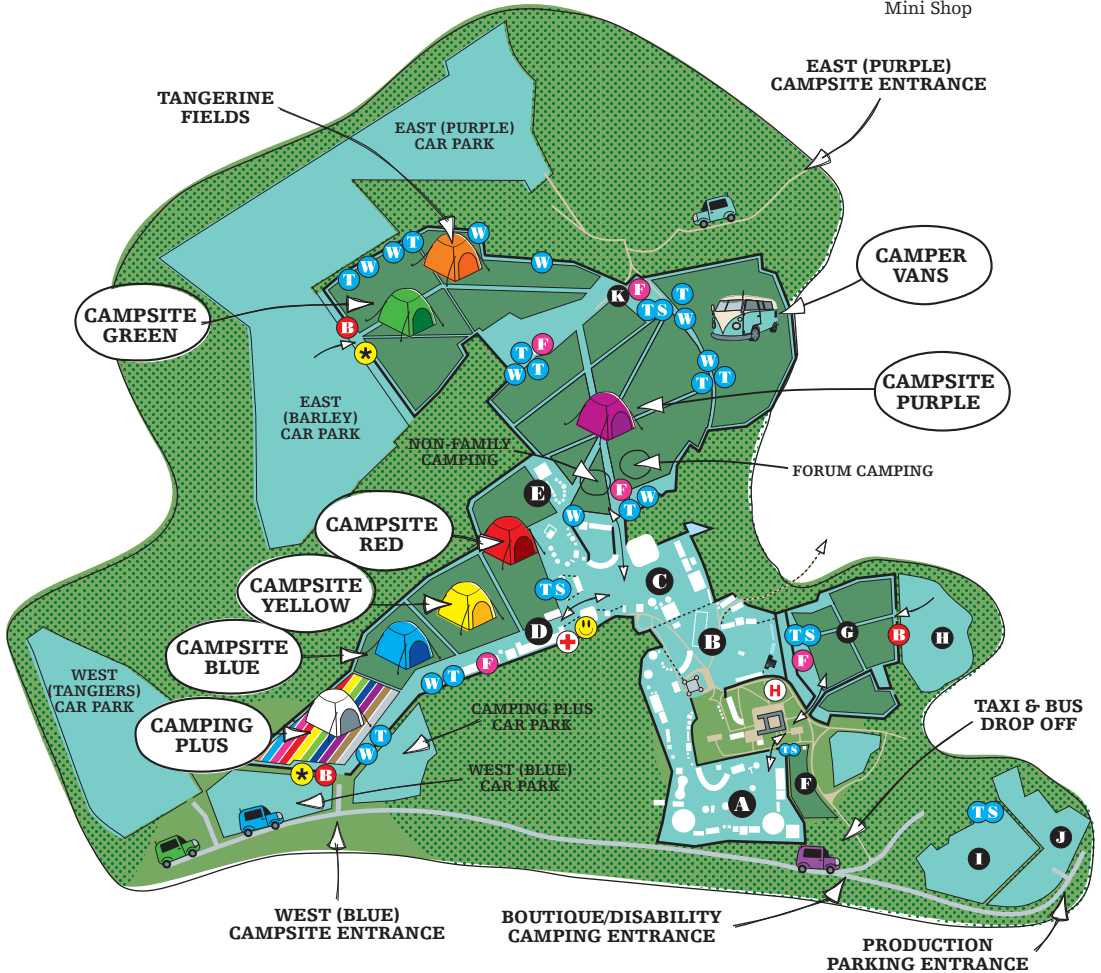

CASTLE FIELD

- A** The Castle Stage
- B** Pizza Express
- C** Castle Field Bar
The Honey Dew Bar
- D** Videopia
Rough Trade
- E** Daemon & Doppelganger
Lulworth Shop
Cabanas
- F** Jousting Arena

KEY

- T** Toilets
- TS** Toilets/Showers
- W** Water
- F** Food/Markets
- +** First Aid
- H** Hospital
- W** Welfare/Kids Help
- £** ATM
- M** Merchandise

THE MAGIC MEADOW

- A** The Big Top
- B** Black Dahlia Tent
- C** Pink Flamingo Cocktail
- D** Bollywood Tent
- E** The Blue Coats
Dressing Up Tent
- F** SingStar's-
Cocktails & Dreams
- G** Knitting Tent
Sunday Best
Polka Tent
Hendricks Horseless-
Carriage of Curiosities
- H** Byron Burgers
- I** Camp Bestival Shop
Mclaren Buggys
Tom Tom Fairytale-
Explorer
- J** East Lulworth
Literary Institute

FREESTYLE SPORTS PARK

- K** Freestyle Sports Park
- L** Drambuie Charlie's Bar
Sky 3D TV
Sunday Times

HOUSE OF FAIRY TALES

- M** Workshop Tent
The Dressing Room
Bluebeard Banqueting-
Society Hall
Pagasus
Garden & Sculpture Field
Grandmother's Yurt

CAMPING AREA

- N** Boutique Babysitting
- O** Heavenly Healing Area
Pamper Lounge
- P** Lush Spa
Glaceau Vitamin Water

KEY

- T** Toilets
- TS** Toilets/Showers
- W** Water
- F** Food/Markets
- +** First Aid
- U** Welfare/Kids Help